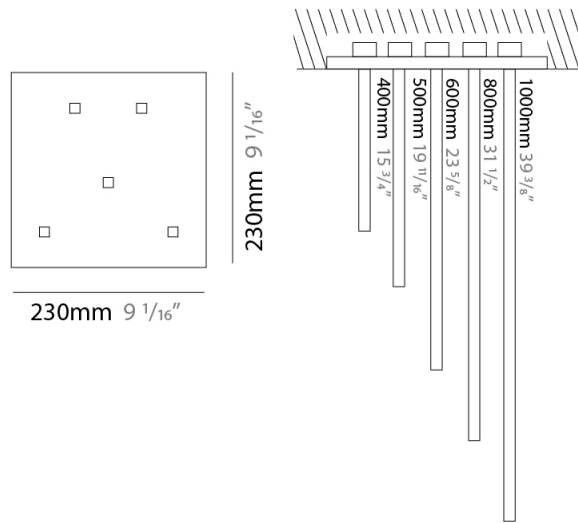

SPILLO 5 ROD SURFACE

D42068- _____ - _____
base number   Color   Finish
                         Temperature   Options

1. To build a product code in our configurator select the specify button on the base model # product page
2. To build a manual product code on this datasheet choose from the options listed below in blue font and add the suffix to the base model #

GENERAL

Series: Spillo
Subseries: Spillo 5 Rod
Partner: Icone
Division: Design
Installation: Surface
Product Type: Ceiling Surface
Mounting Location: Ceiling
Light Distribution: Adjustable

PHYSICAL

Shape: Abstract
Height (mm): 1030
Height (in): 40 ⁹/₁₆
Fixture Finish: WHI / BLK / CHR / BGD
Fixture Material: Brass

ELECTRICAL

Lamp Type: LED
Total Output Wattage (W): 45.72
Dimming: 0-10V Dimming
Driver Included: Yes
Driver Location: Integrated
Driver Type: Constant Voltage - 120-277Vac Non-dimming
Driver Class: Class 2
Input Voltage (V): 120 - 277
Output Voltage (V): 12
Upon Request: (Not included, see components) Remote: 0-10Vdc dimming / (Included) Integral: Non-dimming / 277Vac

LED

Color Temperature (°K): 2700 / 3000
Nominal Lumen (lm): 3850
CRI: >90 CRI
Lamp Life (hrs): 50000

OPTICAL

RATINGS AND CERTIFICATIONS

Certified By: Certified for North American Standards
IP rating: IP20